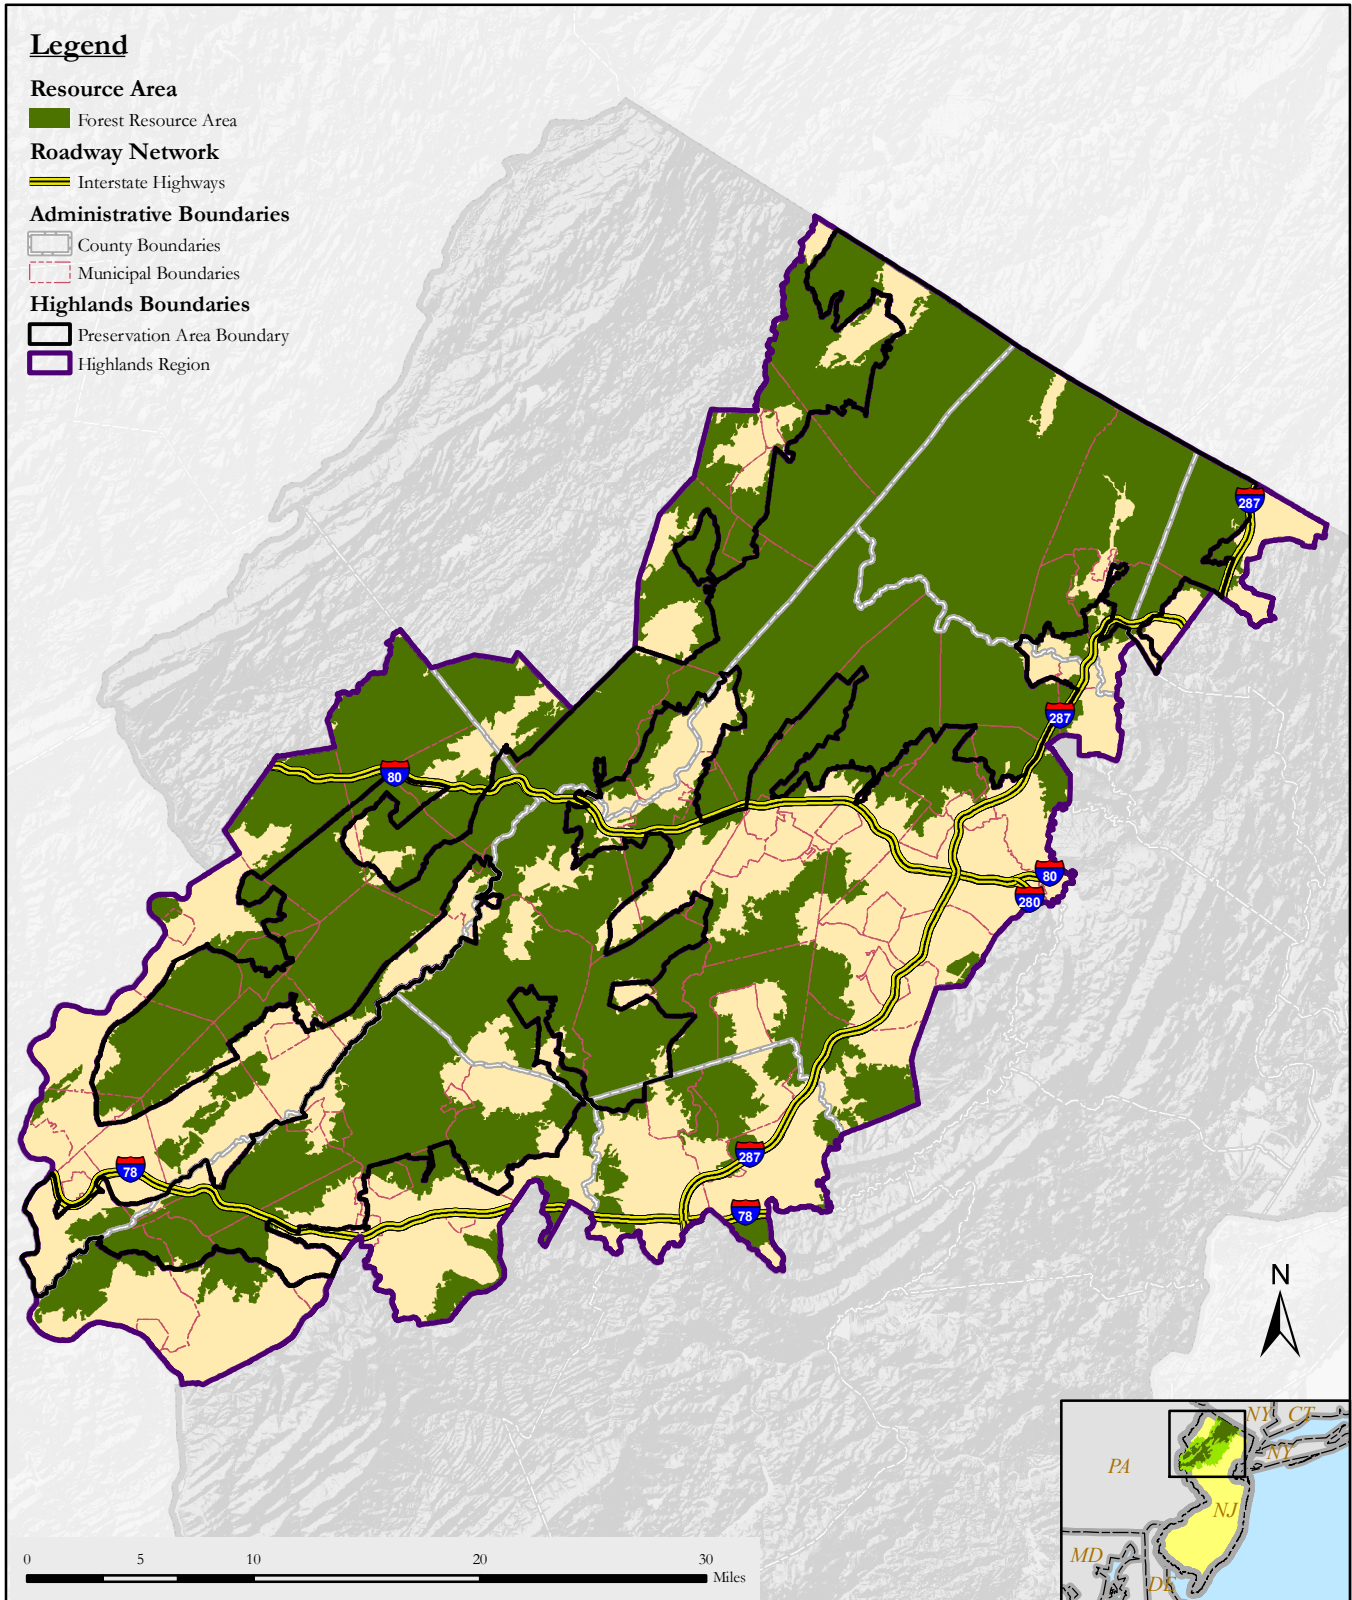

# Forest Resource Area

The Highlands Council makes no representations of any kind, including, but not limited to, the warranties of merchantability or fitness for a particular use, nor are any such warranties to be implied with respect to the information contained on this map. The State of New Jersey shall not be liable for any actions taken or omissions made from reliance on any information contained herein from whatever source nor shall the State be liable for any other consequences from any such reliance. Additional sources of information may include NJDOT and NJDEP GIS digital data, but this secondary product has not been verified by NJDOT or NJDEP.

## Highlands Regional Master Plan Final Draft, November 2007

Sources:  
New Jersey Highlands Council, 2006